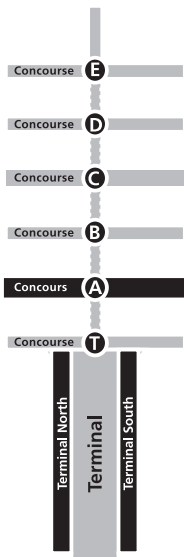

Concourse A Directory

Food & Beverages

- | | | |
|--|-------------------------------|----------------------------------|
| 1 Abica Coffee | 9 Chili's Too (upper level) | 18 Proof of the Pudding |
| 2 Asian Chao | 10 Domino's Pizza (24 hours) | 19 Sam Adam's Atlanta Brew House |
| 3 Bar One | 11 Dunkin Donuts | 20 Pizza Hut Express |
| 4 Ben & Jerry's Ice Cream | 12 Freshens Smoothies | 21 Starbucks Coffee |
| 5 Aubon Pain | 13 Great Wraps | 23 The Grove |
| 6 Budweiser Brew House | 14 Hot Dog Zone | 24 Wall Street Deli |
| 7 Burger King / Chick-fil-A / Cinnabon | 15 Houlihan's | 25 Wolfgang Puck |
| 8 Chili's To Go | 16 Krystal | 26 Vending Machines |
| | 17 Paschal's Southern Cuisine | |

Airport Facilities

- 60 Delta Air Lines Crown Room Club
- 61 Delta Air Lines Ticket Service Center
- 62 Delta Recharge Station
- 63 Delta Self Service Center
- 64 Smoking Lounge

Symbols Legend

- | | |
|---|---------------------------|
| ATM (Cash Machine) | Retail |
| Automated Emergency Defibrillator (AED) | Shoeshine |
| Dedicated Seating | Smoking Lounges |
| Elevator | Telephones |
| Escalator | TTY |
| Food and Beverage | U.S. Post Office Drop Box |
| Restrooms | Vending Machines |
| | Volume Control Telephones |