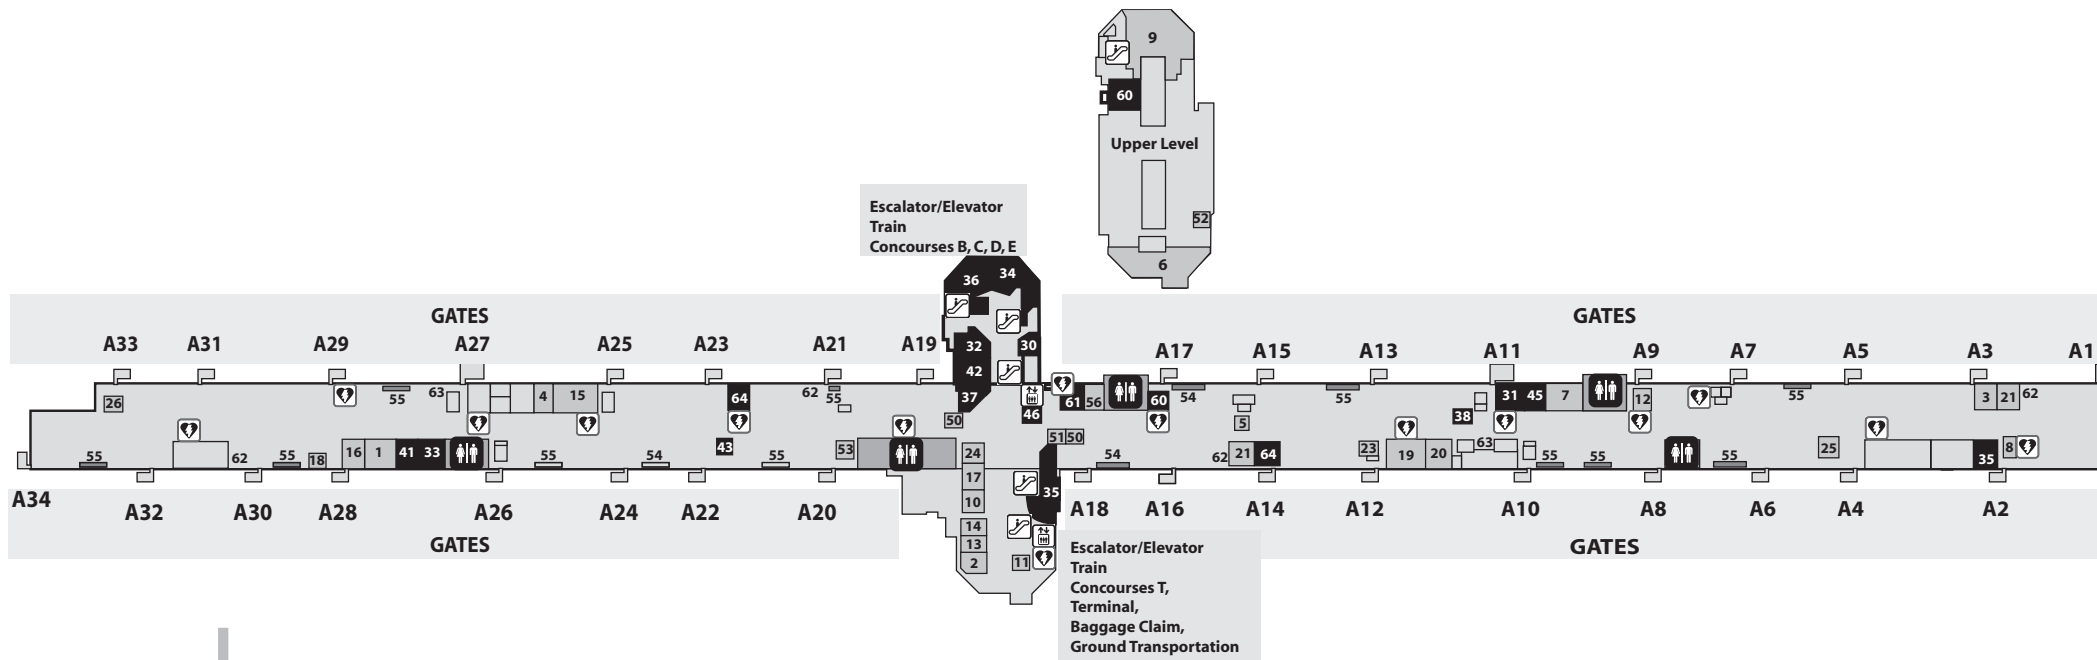

Concourse A Directory

Food & Beverages

- | | | |
|--|-------------------------------|----------------------------------|
| 1 Abica Coffee | 9 Chili's Too (upper level) | 18 Proof of the Pudding |
| 2 Asian Chao | 10 Domino's Pizza (24 hours) | 19 Sam Adam's Atlanta Brew House |
| 3 Bar One | 11 Dunkin Donuts | 20 Pizza Hut Express |
| 4 Ben & Jerry's Ice Cream | 12 Freshens Smoothies | 21 Starbucks Coffee |
| 5 Aubon Pain | 13 Great Wraps | 23 The Grove |
| 6 Budweiser Brew House | 14 Hot Dog Zone | 24 Wall Street Deli |
| 7 Burger King / Chick-fil-A / Cinnabon | 15 Houlihan's | 25 Wolfgang Puck |
| 8 Chili's To Go | 16 Krystal | 26 Vending Machines |
| | 17 Paschal's Southern Cuisine | |

Airport Facilities

- 60 Delta Air Lines Crown Room Club
- 61 Delta Air Lines Ticket Service Center
- 62 Delta Recharge Station
- 63 Delta Self Service Center
- 64 Smoking Lounge

Symbols Legend

- | | |
|---|---------------------------|
| ATM (Cash Machine) | Retail |
| Automated Emergency Defibrillator (AED) | Shoeshine |
| Dedicated Seating | Smoking Lounges |
| Elevator | Telephones |
| Escalator | TTY |
| Food and Beverage | U.S. Post Office Drop Box |
| Restrooms | Vending Machines |
| | Volume Control Telephones |