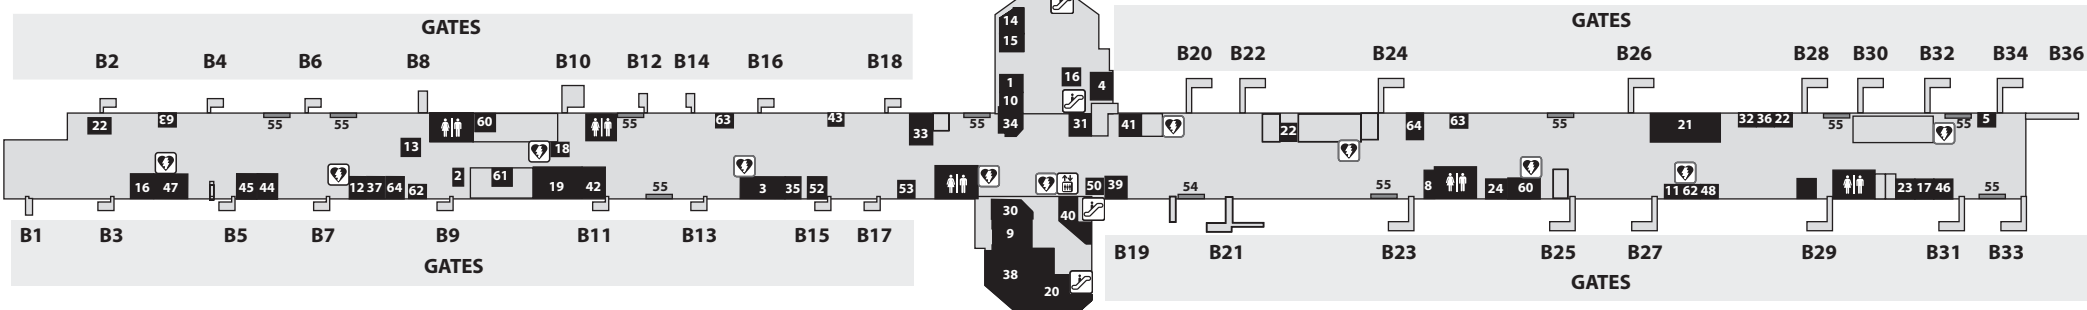

Concourse B Directory

Escalator/Elevator
Train
Concourses A,T and
Terminal / Baggage Claim

Escalator/Elevator
Train
Concourses C,D,E

Food & Beverages

- | | | |
|---------------------------|---------------------------------|--------------------------------------|
| 1 Au Bon Pain | 9 Marche Bistro Cafe and Bar | 17 Starbucks Coffee |
| 2 Ben & Jerry's Ice Cream | 10 Mandarin Express | 18 Proof of the Pudding |
| 3 Charley's Steakery | 11 Nathan's Hot Dogs | 19 Sweet Water Draft House and Grill |
| 4 Checkers | 12 Nestlé's Cookies | 20 TGI Friday's |
| 5 Chili's To Go | 13 Wall Street Deli Quick Fares | 21 The Sports Scene |
| 8 Freshen's | 14 Popeye's Chicken | 22 Vending Machines |
| | 15 Sbarro | 23 Wolfgang Puck Gourmet Express |
| | 16 Seattle's Best Coffee | 24 Muffulettas Sandwiches and Salads |

Services

- 50 ATM
- 52 Minute Suites/Neat Receipts
- 53 Shoeshine
- 54 Telephones, TTY, Volume Control Telephones
- 55 Telephones, Volume Control Telephone

Airport Facilities

- 60 Delta Air Lines Crown Room Club
- 61 Delta Air Lines Ticket Service Center
- 62 Delta Self Service Center
- 63 Delta Recharge Station
- 64 Smoking Lounge