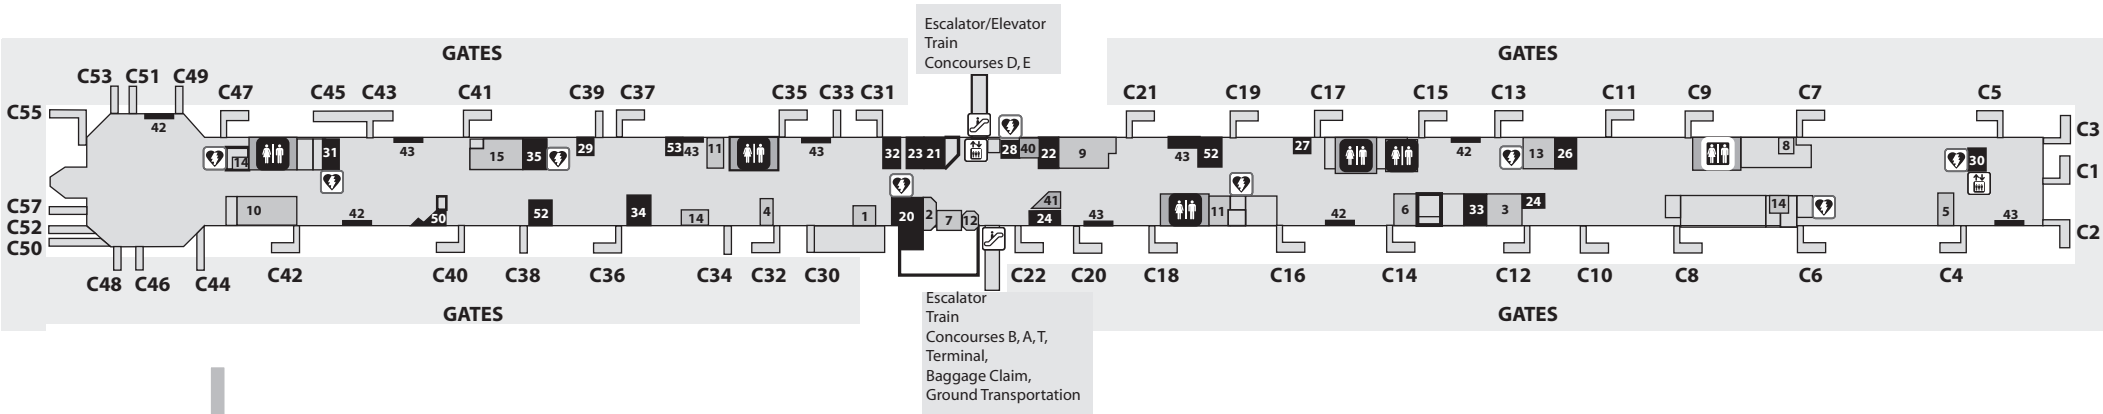

Concourse Directory

Food & Beverages

1 Atlanta Bread Company	9 Popeye's Chicken
2 Ben & Jerry's Ice Cream	10 Sam Adams Brew House
3 Charley's Steakery	11 Seattle's Best Coffee
4 Hot Dog Zone	12 The Grove / Rocky Mountain Chocolate Factory
5 Last Call Bar	13 Miller Lite Victory Lane
6 Moe's	14 Vending Machines
7 Paschal's/LaCarrousel	15 Wendy's
8 Wall Street Deli Quick Fares	

Services

- 40 ATM
- 41 BTS (Business Traveler Services)
  Pre-paid Phone Cards
  Internet Access
  Bestbuy Zoom
- 42 Telephones, TTY, Volume Control Telephones
- 43 Telephones, Volume Control Telephone

Retail

20 Diverse	28 Neat Receipts/Rosetta Stone
21 All ATL	29 Zoo Atlanta
22 Atlanta News and Gifts	30 ATL Today News & Convenience
23 Tous - Coming Soon	31 Midtown Magazines
24 Inmotion Entertainment	32 Reebok - Coming Soon
25 Atlanta News and Gifts	33 Wireless Email
26 Mori Luggage	34 XpressSpa
27 Atlanta Daily World	35 Buckhead Books

Airport Facilities

- 50 Delta Air Lines Connection Ticket Service Center
- 51 Recharge Station
- 52 Smoking Lounge
- 53 Delta Air Lines Crown Room Club

Symbols Legend

ATM (Cash Machine)	Retail
Automated Emergency Defibrillator (AED)	Shoeshine
Dedicated Seating	Smoking Lounges
Elevator	Telephones
Escalator	TTY
Food and Beverage	U.S. Post Office Drop Box
Restrooms	Vending Machines
	Volume Control Telephones