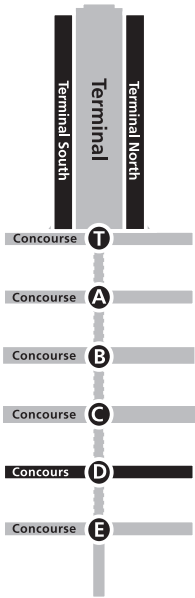

Concourse D Directory

Food & Beverages

- 1 Blimpie Express
- 2 Burger King / Cinnabon
- 3 Chili's Bar and Bites
- 4 Chili's To Go
- 5 Freshen's Smoothies
- 6 Nathan's Hot Dogs
- 7 Phillips Seafood
- 8 Sbarro
- 9 Sojourner's Lounge
- 10 Starbucks Coffee
- 11 Juke Joint
- 12 Smoothie King
- 14 Quizno's Subs
- 15 Wolfgang Puck Express
- 16 Vending Machines

Services

- 40 ATM
- 41 BTS (Business Traveler Services)
Fed Ex
- 42 Neat Receipts
- 43 Telephones, TTY, Volume Control Telephones
- 44 Telephones, Volume Control Telephone

Retail

- 21 Rosetta Stone
- 22 Buckhead Books
- 23 Diverse
- 26 ATL Today
- 27 Mori Luggage
- 28 InMotion Entertainment
- 29 Midtown Magazine
- 30 Atlanta Daily World - Coming Soon

Airport Facilities

- 50 Continental Airlines President's Club

Symbols Legend

- ATM (Cash Machine)
- Automated Emergency Defibrillator (AED)
- Dedicated Seating
- Elevator
- Escalator
- Food and Beverage
- Restrooms
- Retail
- Shoeshine
- Smoking Lounges
- Telephones
- TTY
- U.S. Post Office Drop Box
- Vending Machines
- Volume Control Telephones