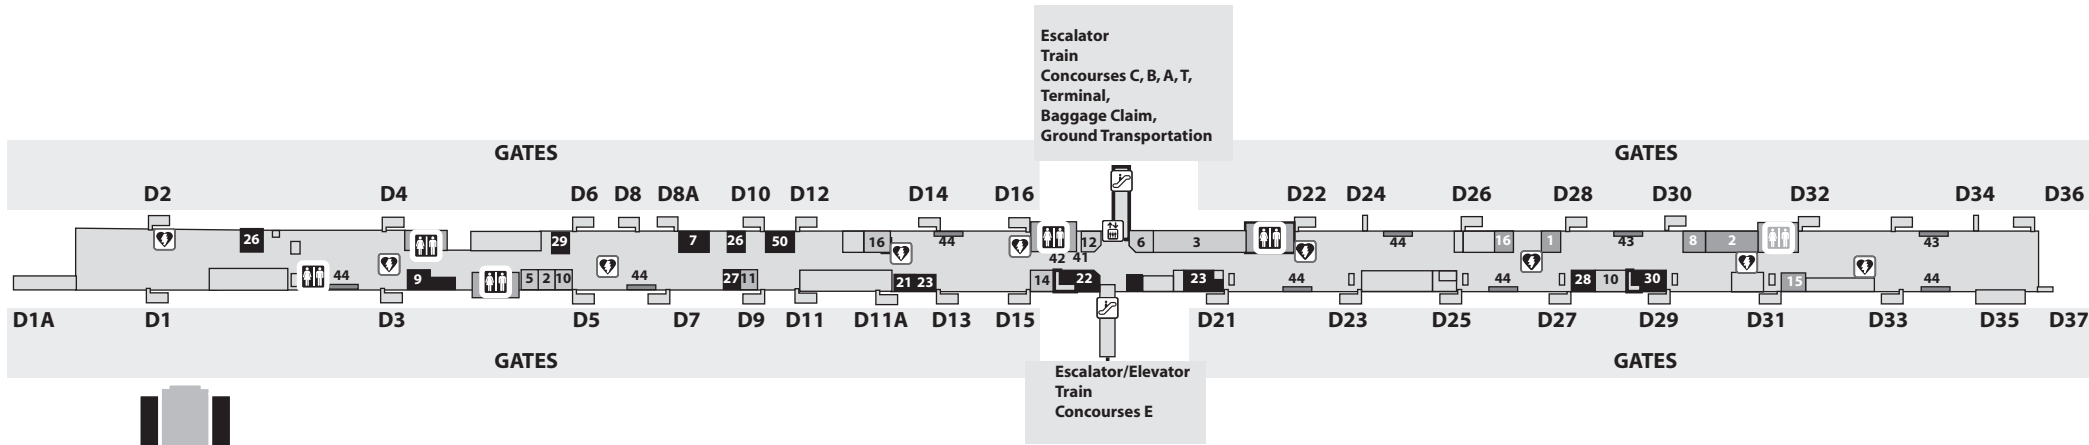

Concourse D Directory

Food & Beverages

- 1 Blimpie Express
- 2 Burger King / Cinnabon
- 3 Chili's Bar and Bites
- 4 Chili's To Go
- 5 Freshen's Smoothies
- 6 Nathan's Hot Dogs
- 7 Phillips Seafood
- 8 Sbarro
- 9 Sojourner's Lounge
- 10 Starbucks Coffee
- 11 Juke Joint
- 12 Smoothie King
- 14 Quizno's Subs
- 15 Wolfgang Puck Express
- 16 Vending Machines

Services

- 40 ATM
- 41 BTS (Business Traveler Services)
  Fed Ex
- 42 Neat Receipts
- 43 Telephones, TTY, Volume Control Telephones
- 44 Telephones, Volume Control Telephone

Retail

- 21 Rosetta Stone
- 22 Buckhead Books
- 23 Diverse
- 26 ATL Today
- 27 Mori Luggage
- 28 InMotion Entertainment
- 29 Midtown Magazine
- 30 Atlanta Daily World - Coming Soon

Airport Facilities

- 50 Continental Airlines President's Club

Symbols Legend

- ATM (Cash Machine)
- Automated Emergency Defibrillator (AED)
- Dedicated Seating
- Elevator
- Escalator
- Food and Beverage
- Restrooms
- Retail
- Shoeshine
- Smoking Lounges
- Telephones
- TTY
- U.S. Post Office Drop Box
- Vending Machines
- Volume Control Telephones