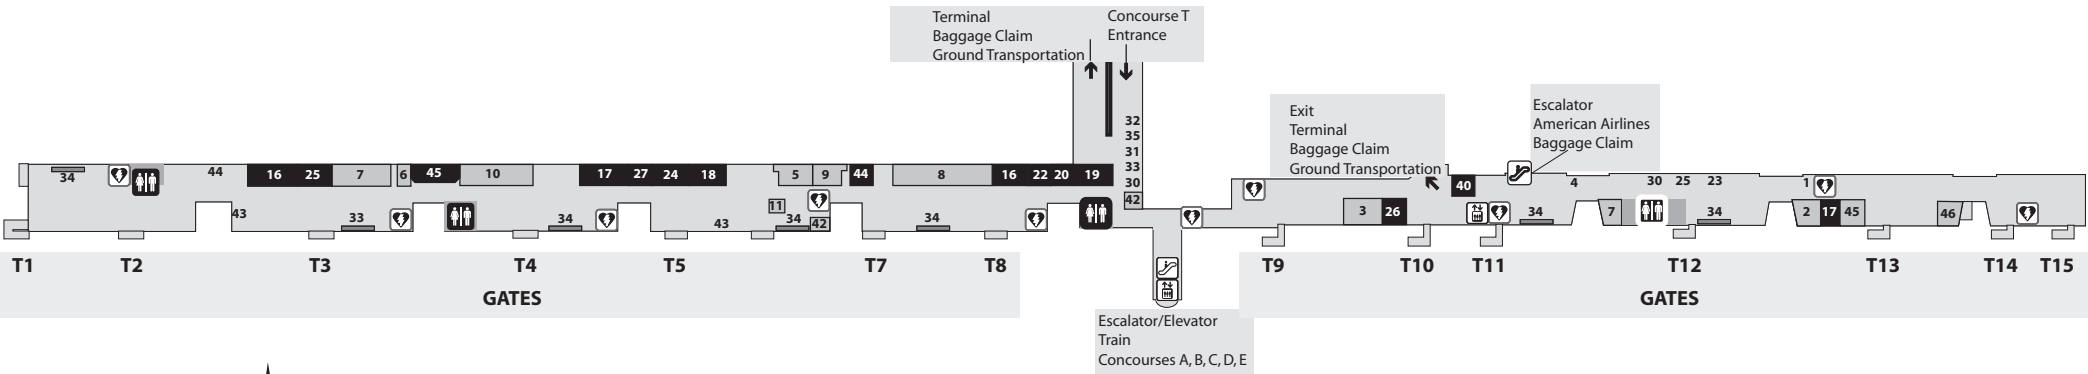

Concourse T Directory

Food & Beverages

- 1 Blimpie Express Subs
- 2 Brews and Blues
- 3 Burger King
- 4 Chili's To Go
- 5 Famous Famiglia
- 6 Freshens Smoothies
- 7 Starbucks Coffee
- 8 L.P. Bistro
- 9 Nathan's Hot Dogs / Arthur Treacher's
- 10 On The Border
- 11 The Grove / Rocky Mountain Chocolate Factory

Services

- 30 ATM
- 31 BTS (Business Traveler Services)
  Pre-paid Phone Cards
  Fed Ex
  Internet Access
- 32 Regus Express
- 33 Telephones, TTY, Volume Control Telephones
- 34 Telephones, Volume Control Telephone
- 35 Traveler

Retail

- 16 Shellis News
- 17 Atlanta News and Gifts
- 18 LATHER
- 19 Brookstone
- 20 Erwin Pearl
- 22 Airport Wireless
- 23 Southern Flavors
- 24 Spirit of the Red Horse
- 25 Bijoux Terner
- 26 News and Gifts
- 27 Duty Free

Airport Facilities

- 40 American Airlines Admirals Club
- 41 Delta Air Lines Crown Room Club
- 42 Delta Air Lines Ticket Service Center
- 43 Delta Self Service Center
- 44 Delta Recharge Station
- 45 Smoking Lounge
- 46 United Airlines Red Carpet Room

Symbols Legend

- ATM (Cash Machine)
- Automated Emergency Defibrillator (AED)
- Dedicated Seating
- Elevator
- Escalator
- Food and Beverage
- Restrooms
- Retail
- Shoeshine
- Smoking Lounges
- Telephones
- TTY
- U.S. Post Office Drop Box
- Vending Machines
- Volume Control Telephones